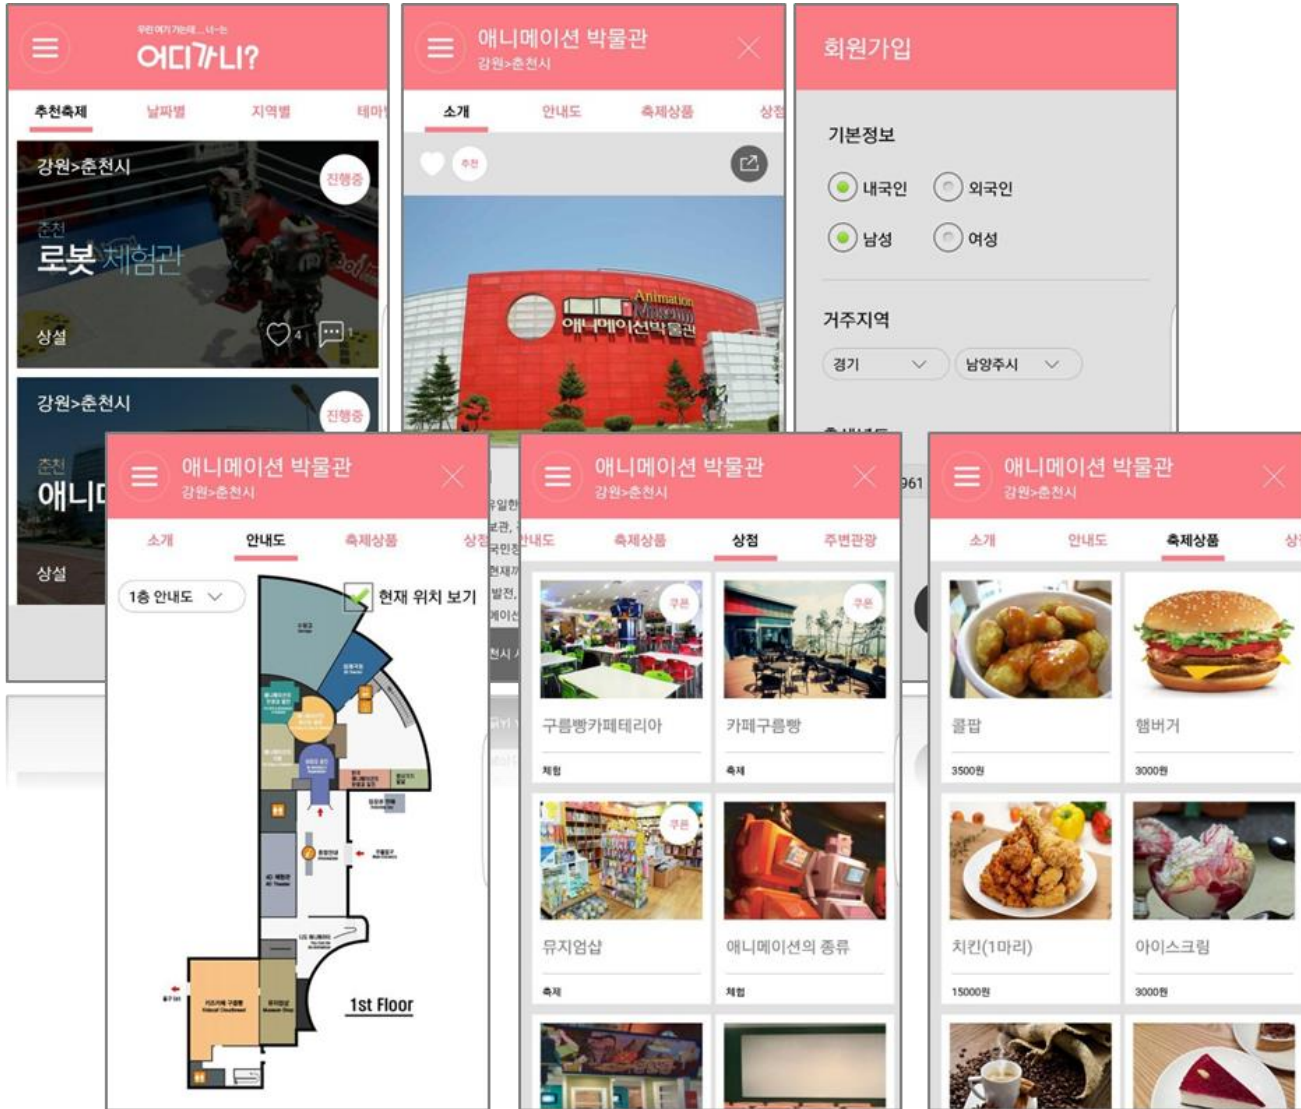

트위터 로그인

21:00 100%

WEATHER 6.6°C

KOREA Gangwon

你想去哪兒去了?

5 享受輕鬆江原道旅行五步!

PyeongChang 2018 平昌2018奧運觀看

21:00 100%

WEATHER 6.6°C

KOREA Gangwon

Where do you want to go?

5 Enjoying easy to Gangwon-do travel Five Steps!

PyeongChang 2018 PyeongChang 2018 Olympic Games to watch

비콘 기반 ICT 강원모바일 앱 서비스

구축 사례 > 모바일 서비스

구축 사례 > 모바일 서비스

The screenshot shows the official website of Gangwon Province. The header includes navigation menus for 'Home', 'Introduction', 'News', 'Events', 'Information', and 'Local Information'. A main banner features the slogan 'Passion.Connected. 하나된 열정' and promotes the 2018 PyeongChang Winter Olympics. Below the banner are various news articles, including one about the 2018 PyeongChang Winter Olympics and another about the province's economic growth. The footer contains contact information and social media links.

The screenshot shows the Gangwon Open Data Portal. The header includes a search bar and navigation links for 'Home', 'Introduction', and 'Version 3.0'. The main content area is divided into sections for 'Dataset', 'OpenAPI', 'Participation', 'Customer Center', and 'Introduction'. A grid of icons represents various data categories: Education, National Affairs, Public Administration, Finance, Industry, Social Welfare, Food Safety, Cultural Heritage, Health Care, Disaster Safety, Transportation, Environment, Science & Technology, Agriculture, and Public Safety. Below this is a 'Data Visualization Services' section with several interactive maps and charts. The bottom section features 'Public Information' and 'Inquiry TOP 5' lists.